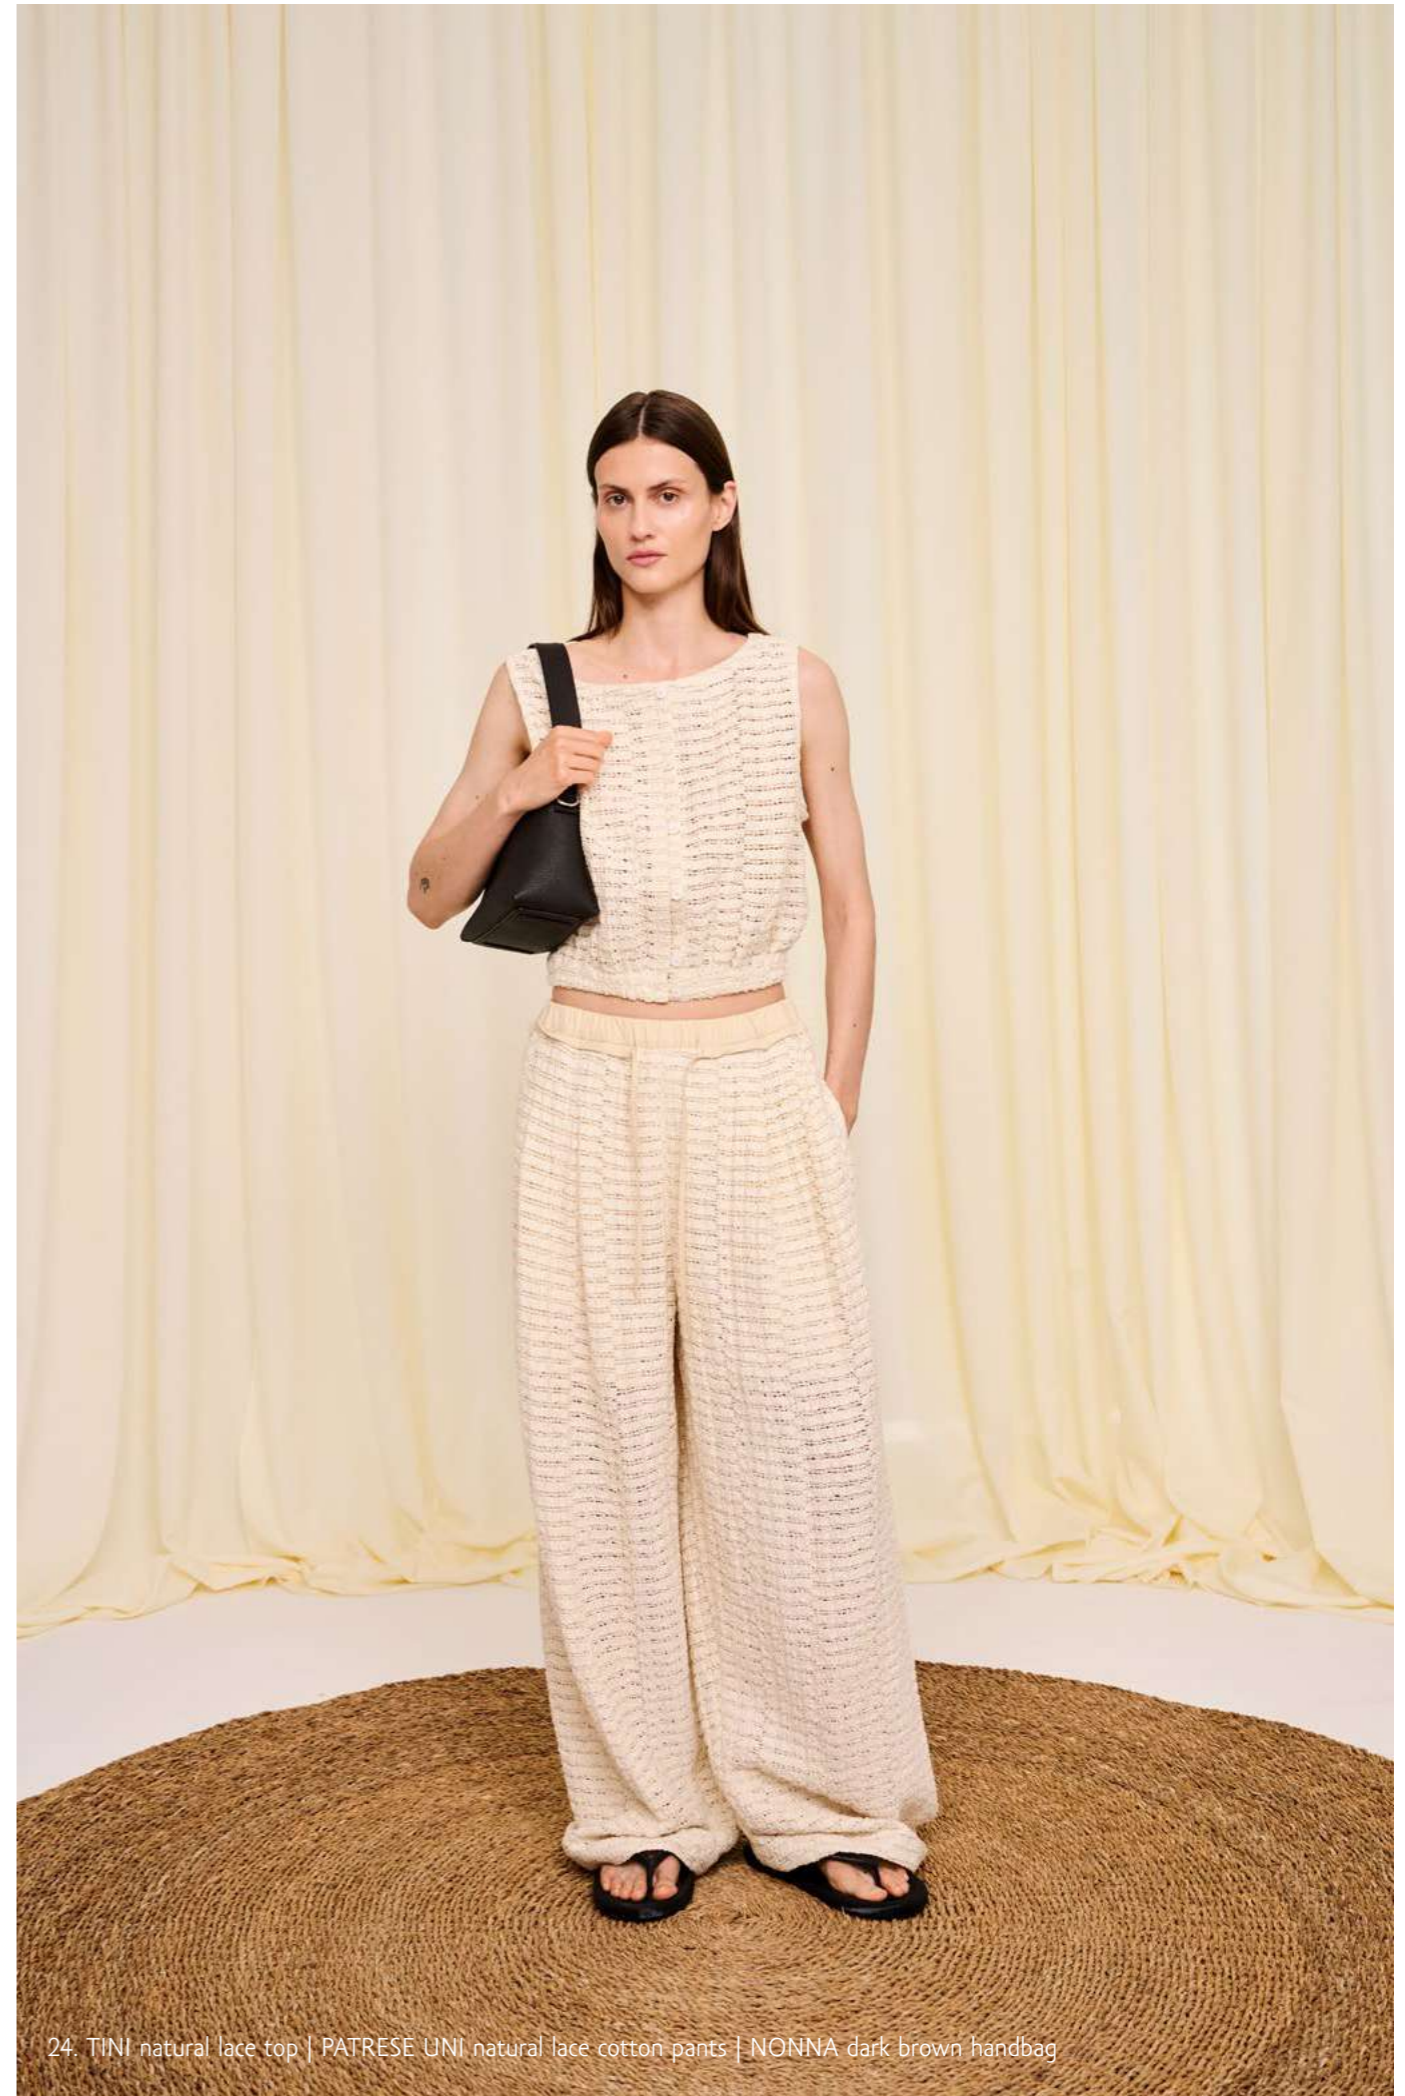

24. TINI natural lace top | PATRESE UNI natural lace cotton pants | NONNA dark brown handbag