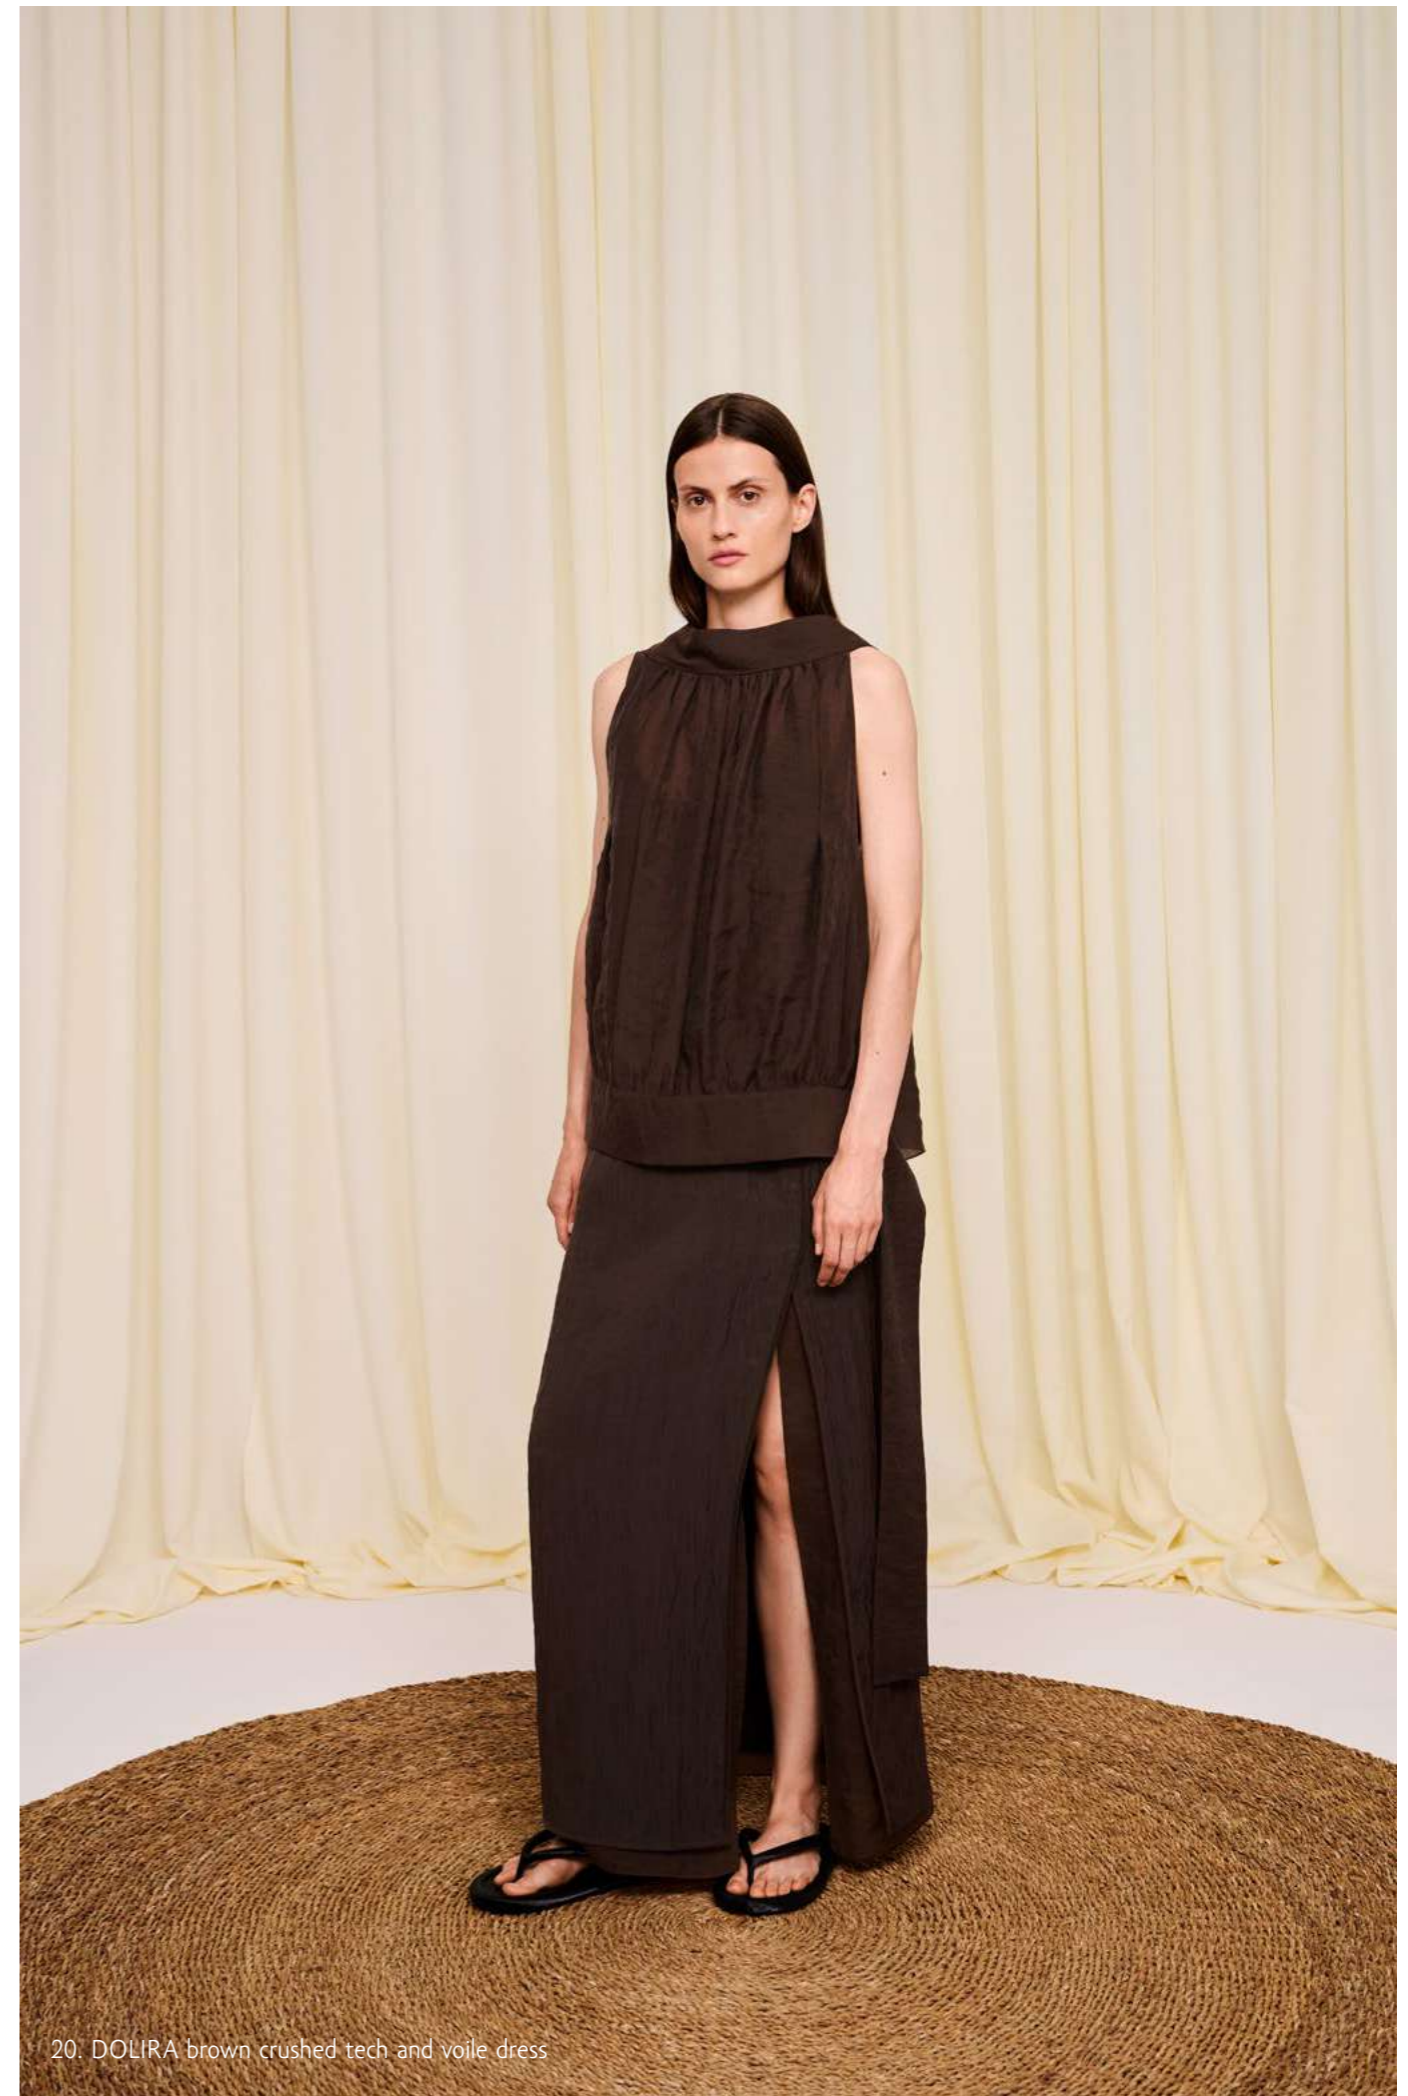

20. DOLIRA brown crushed tech and voile dress