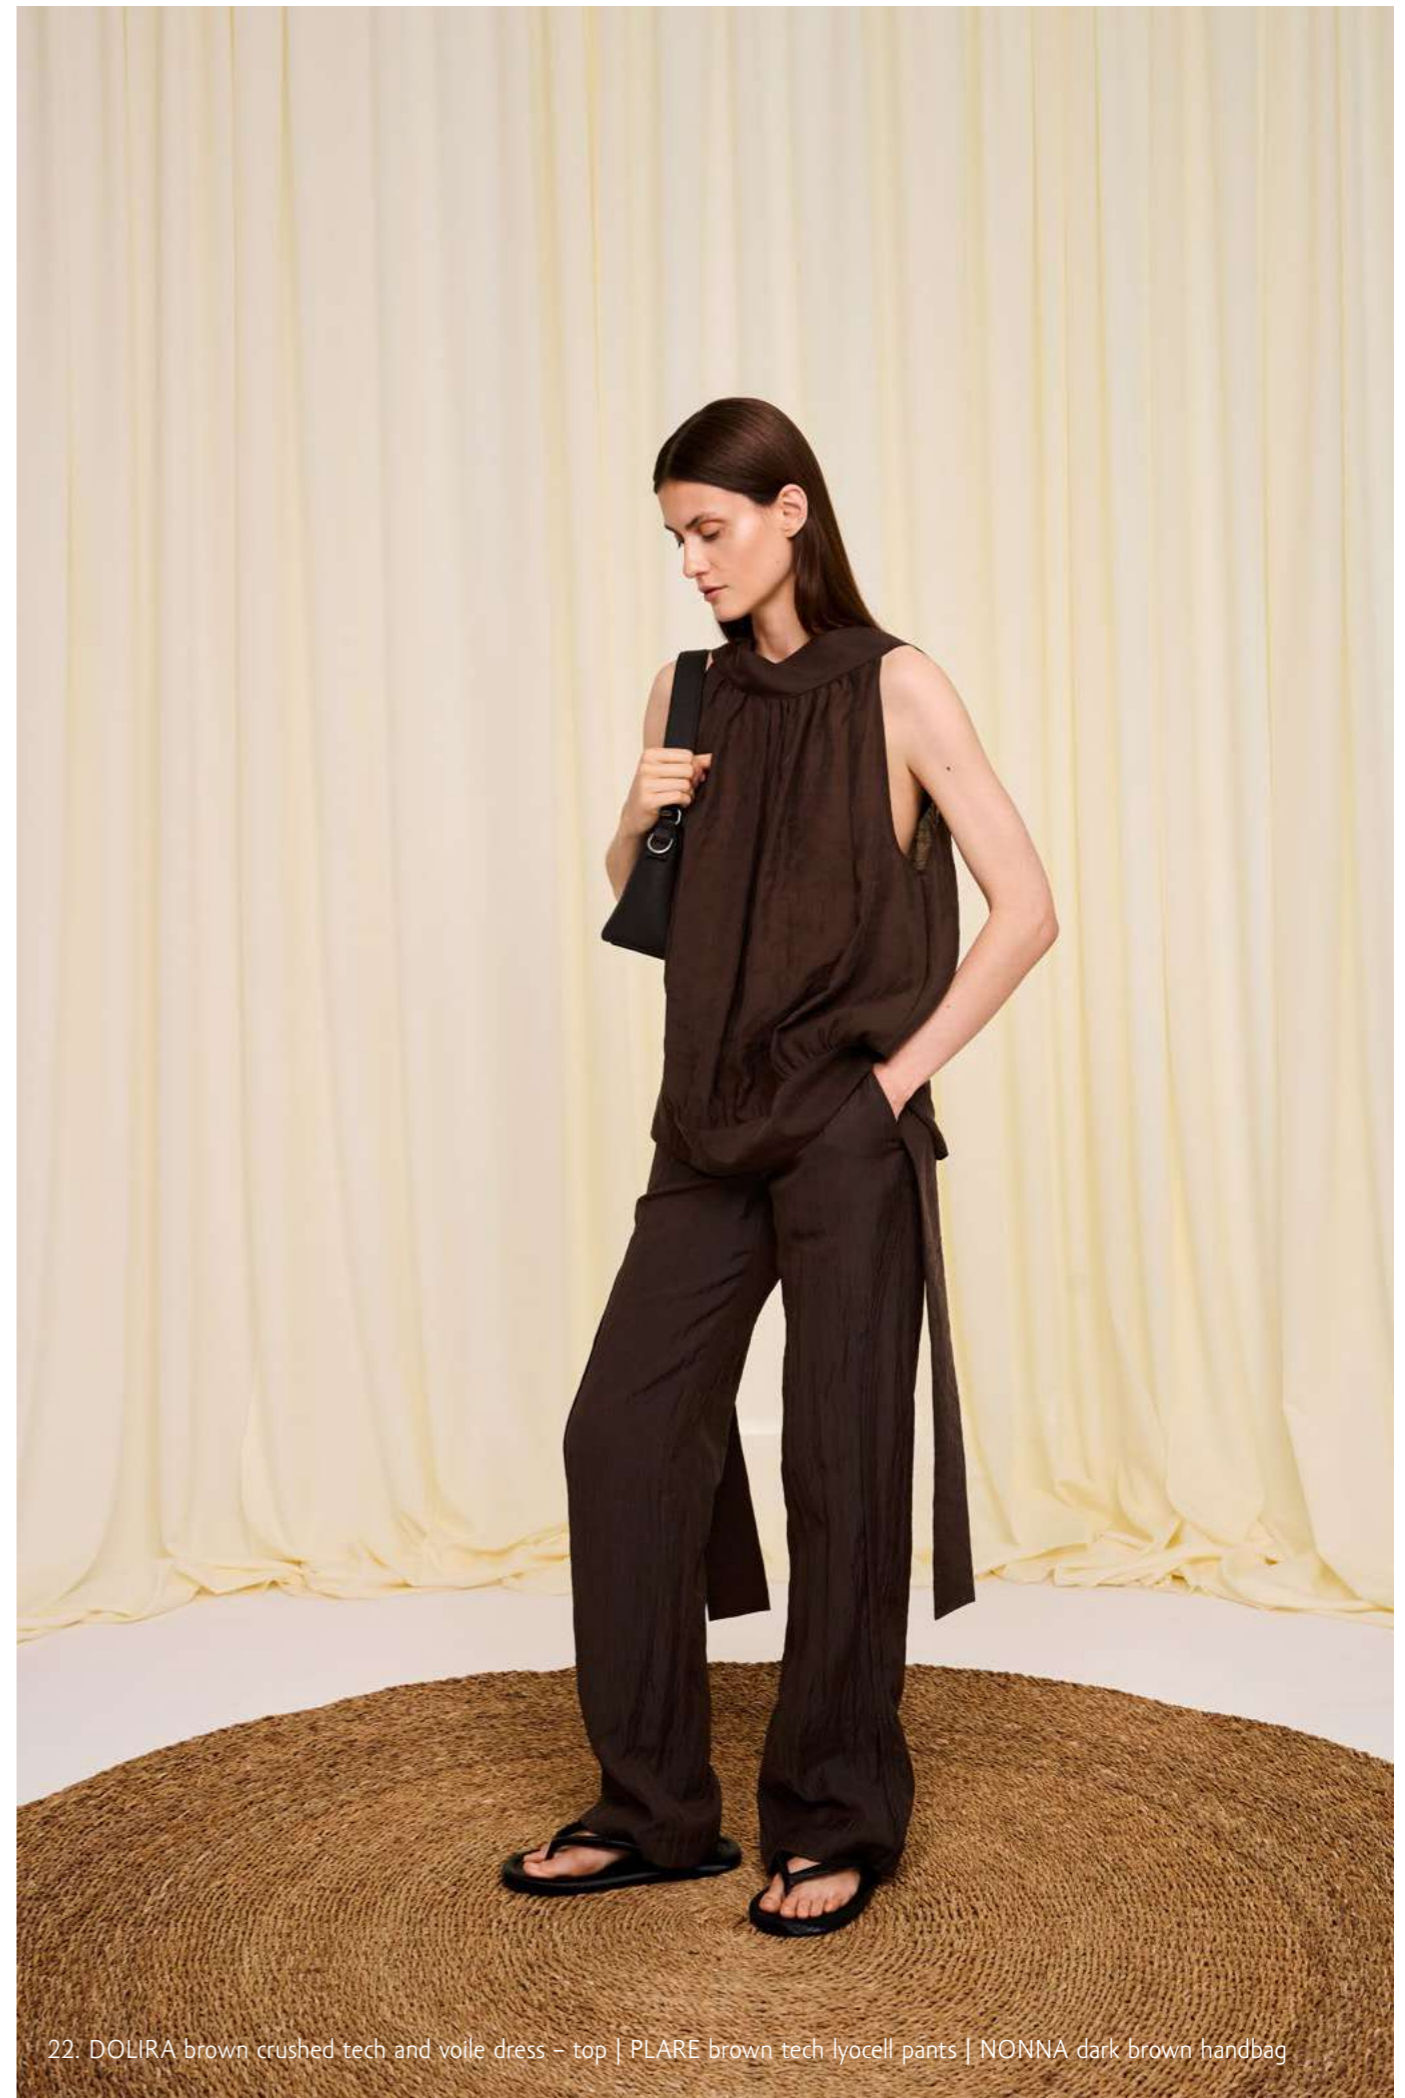

22. DOLIRA brown crushed tech and voile dress - top | PLARE brown tech lyocell pants | NONNA dark brown handbag